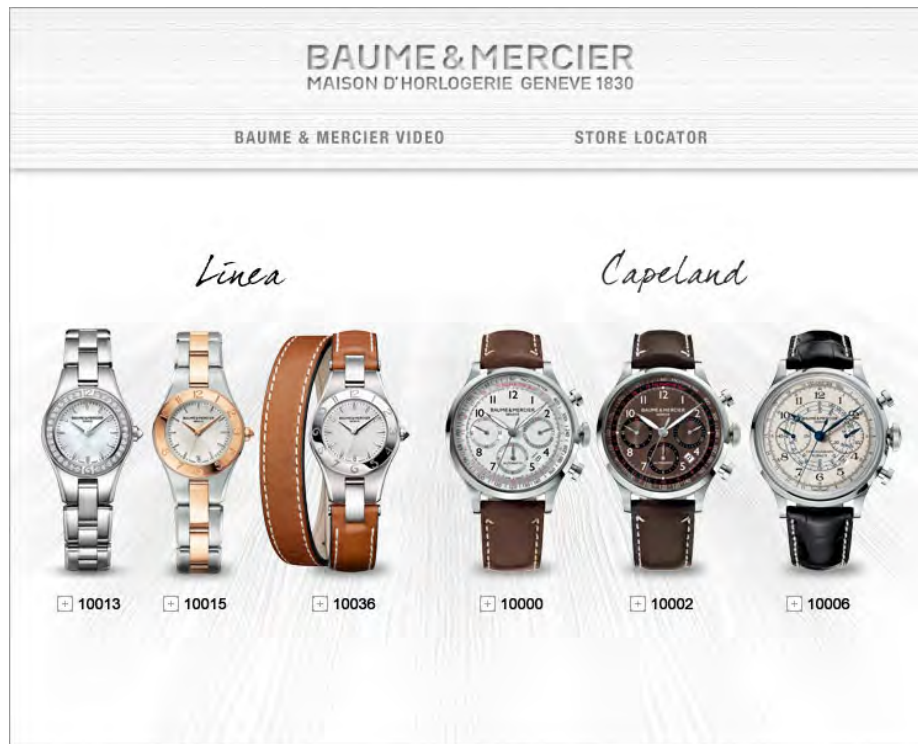

collapsed

expanded

**Description:** This Sidekick is a premium American Express Publishing ad unit that loads as a 300x600 banner. On user click the sidekick pushes the website horizontally to the left and a 750x600 unit appears in the right gutter of the page.