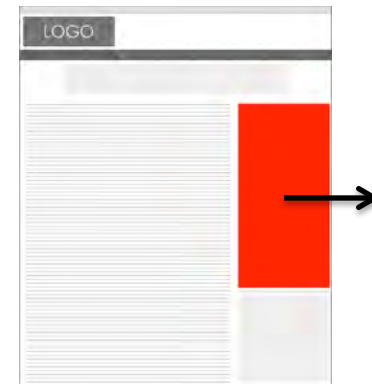

collapsed

expanded

**Description:** This Sidekick is a premium American Express Publishing ad unit that loads as a 300x600 banner. On user click the sidekick pushes the website horizontally to the left and a 750x600 unit appears in the right gutter of the page.