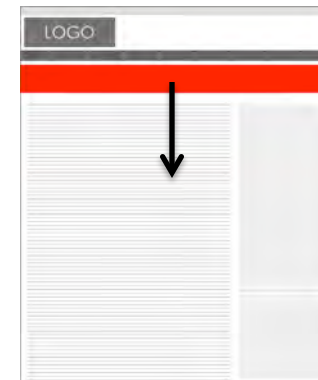

collapsed

expanded

Description: The OPA Pushdown is a premium American Express Publishing ad unit that appears above the fold on AEP websites in the leaderboard position as a 970x66 banner that auto expands downward to 970x418—pushing the site content down with it. The Pushdown auto collapses after 8 seconds, and can be expanded on click from the collapsed state.