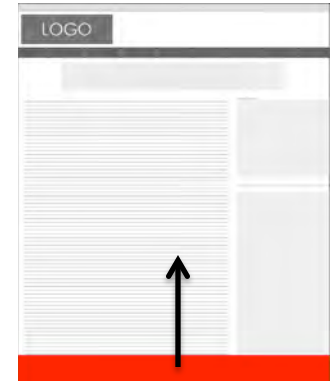

expanded

collapsed

**Description:** The Docking Unit is a premium American Express Publishing ad unit that loads as a 1020x90 adhesion banner “docked” at the bottom of the browser window, resulting in consistent above-the-fold placement. Upon user click it expands upward to 1020x550.